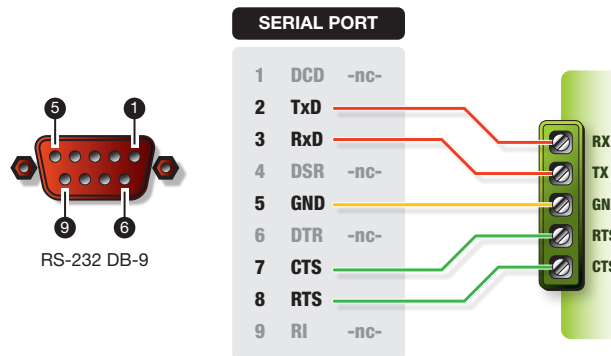

4 Serial Ports

NN-SER-01
1011-A010601A

Serial Ports DB-9 Connections

Features/Benefits

- ✓ Provides access to legacy equipment.
- ✓ Supports TELNET-To-Serial/Remote Serial Port Management.
- ✓ Complemented by wide range of software features like auto-logging.

Technical Specifications

Parameters	Baud Rate: 50 to 115,200 Baud Bits: 5 to 8 Bits/Character Stop Bits: 1 or 2 Parity: Even, Odd, None Handshaking: RTS/CTS, XON/XOFF, None
TELNET-To-Serial	Available, per port masking
Special Functions	Pattern matching, auto-logging, logon injection, auto session shutdown
Connectors	4 x 5 position pluggable screw terminal, 3.5mm pitch
Configuration	Up to 8 NN-SER-01 modules = 32 serial/RS-232 ports